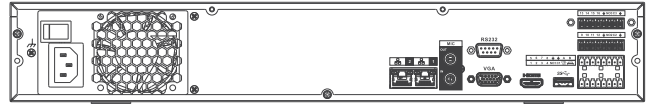

Ordering Information

Type	Part Number	Description
16 Channel NVR	DHI-NVR4416-4KS2	16 Channel 1.5U 4K&H.265 Lite Network Video Recorder
32 Channle NVR	DHI-NVR4432-4KS2	32 Channle 1.5U 4K&H.265 Lite Network Video Record

Rear Panel